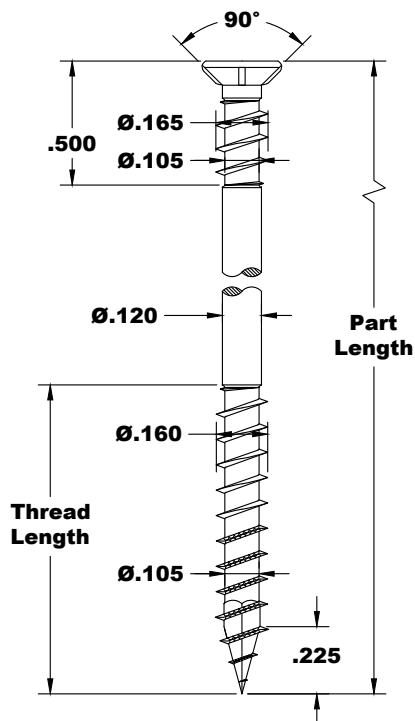

#8 PowerDeck® Screw Double Threadlok™ T-STAR plus

Size	Part Length	Lower Thread Length
#8 x 1-5/8"	1.625	0.700

Notes:

- -Nominal dimensions in inches with no tolerances
- -Information contained in this document is subject to change and periodic updates. Please contact SPAX or refer to spax.us for current product information including available material types (i.e. carbon or stainless steel), and available coating options.

	SCALE NOT-TO-SCALE	DRAWN KLS	DESCRIPTION #8 PowerDeck® Screw		REV —
	DATE 7/25/19	CHECKED CHECKED	Double Threadlok™ T-STAR plus		
	SHEET 1 of 1	APPROVED APPROVED	SIZE A	CP- CP-XDS08