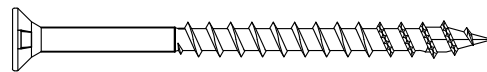

#9 FLAT HEAD T-STAR PLUS SCREW

#9 x 1-1/2

#9 x 2

#9 x 2-1/2

#9 x 3-1/4